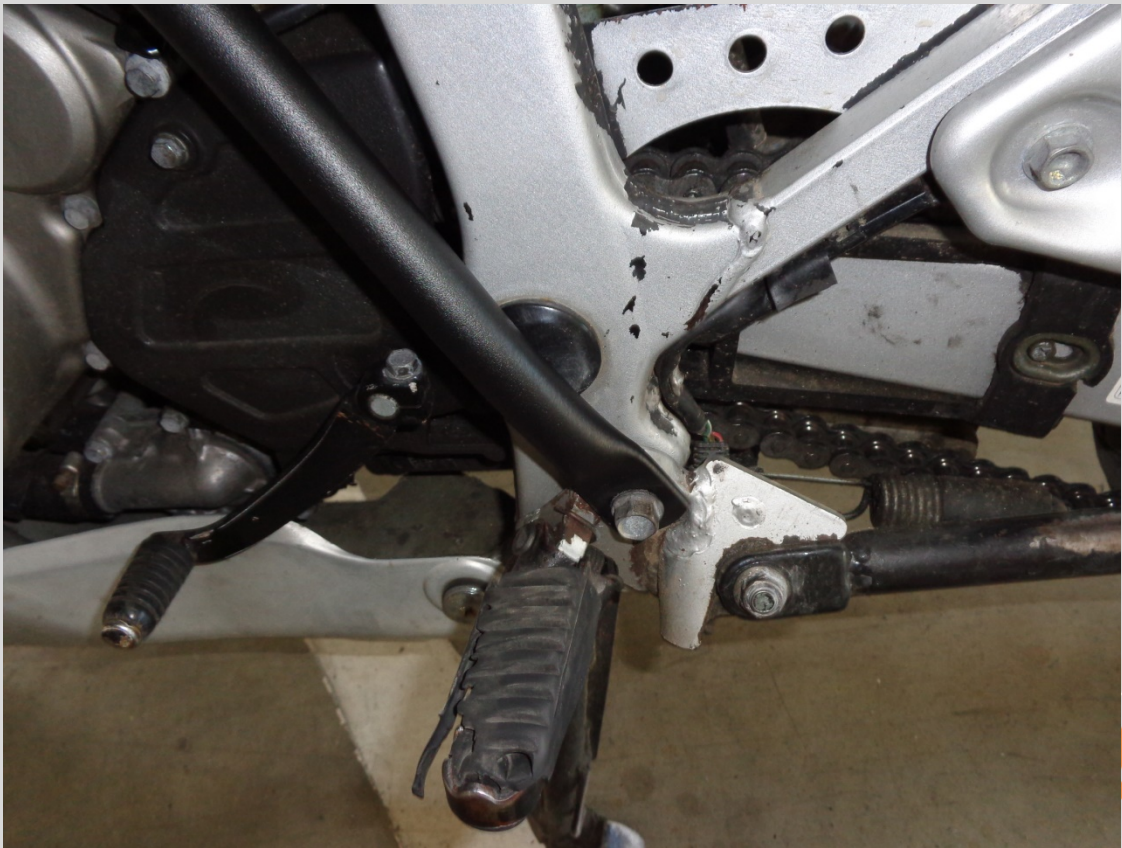

ADVENTURE LUGGAGE AND PROTECTION